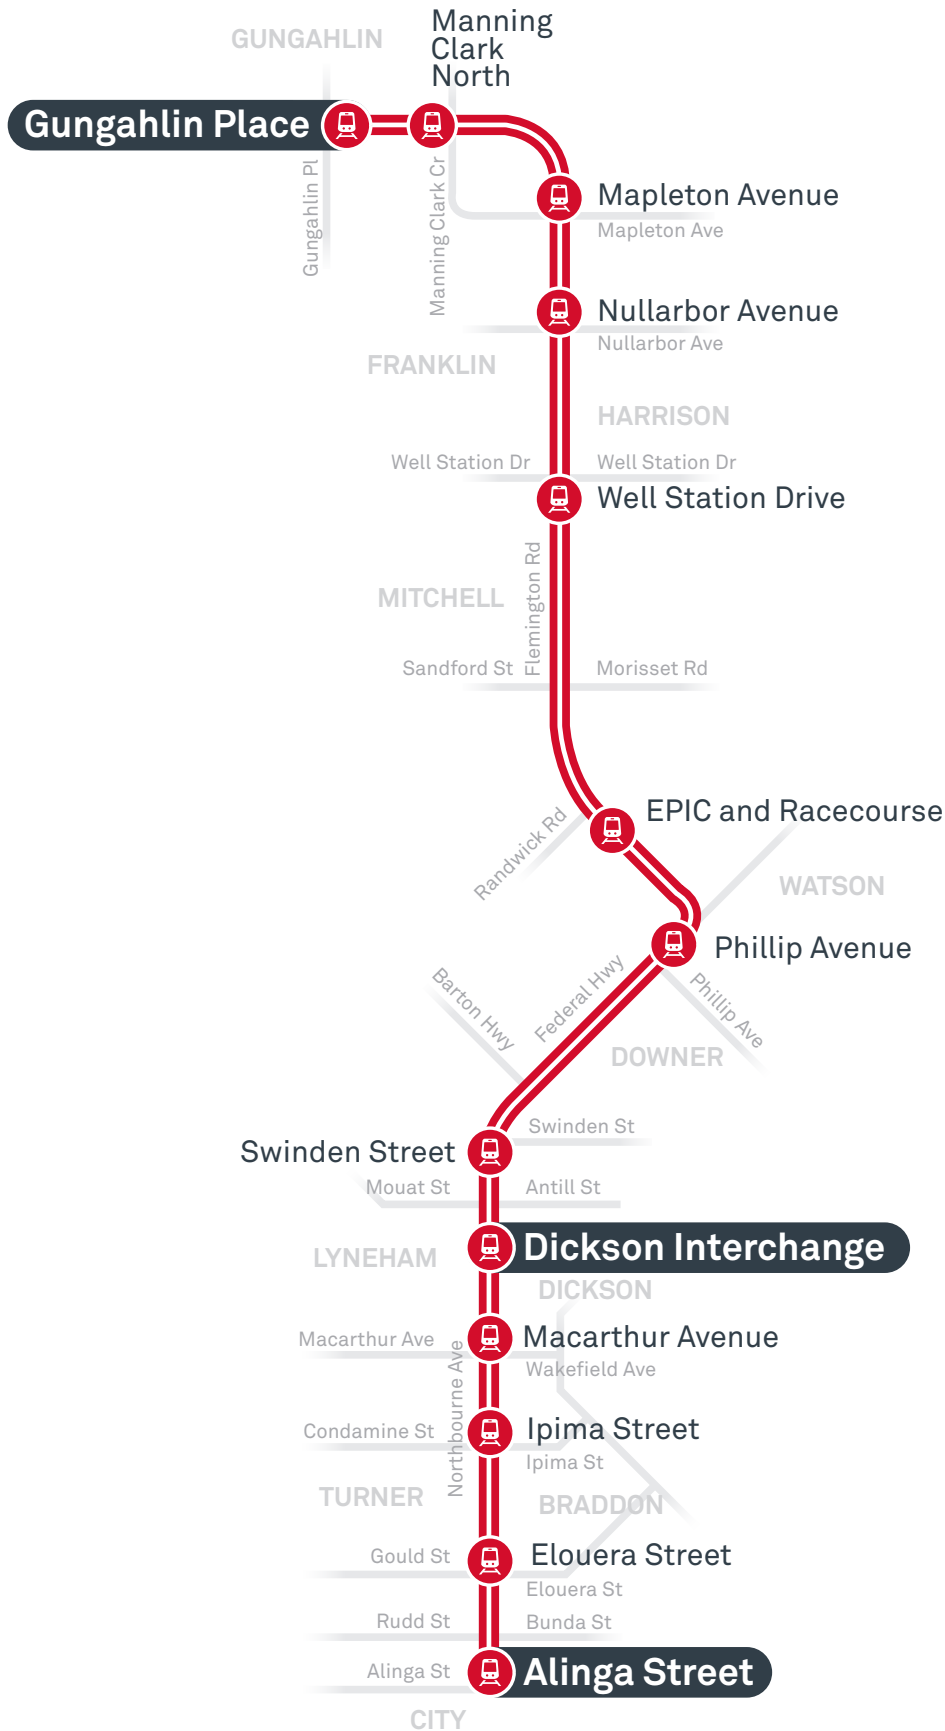

Stage 1 Route Map: Gungahlin - City

Light Rail Line Stops

MAP NOT TO SCALE